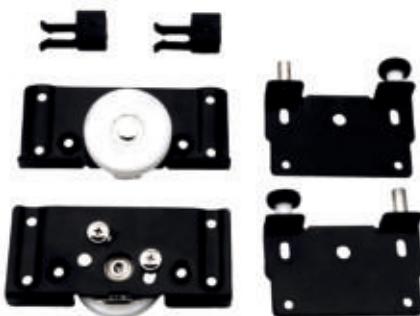

RH- 2355 BLACK, ZINK, SILVER
WARDROBE DOOR SLIDING ROLLAR DOUBLE TRACK