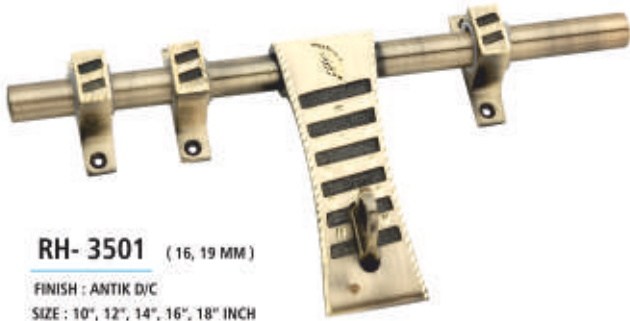

RH-3501 (16, 19 MM)

FINISH : ANTIK D/C
SIZE : 10", 12", 14", 16", 18" INCH
Material : Brass