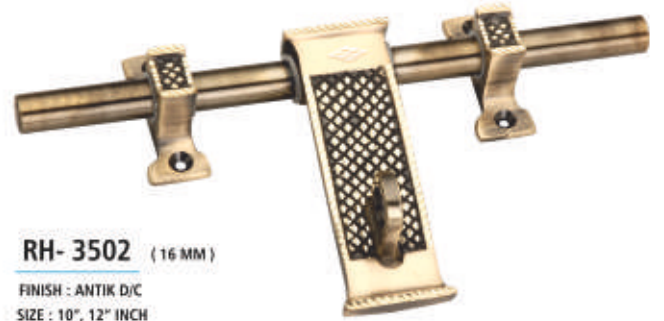

RH-3502 (16 MM)

FINISH : ANTIK D/C
SIZE : 10", 12" INCH
Material : Brass