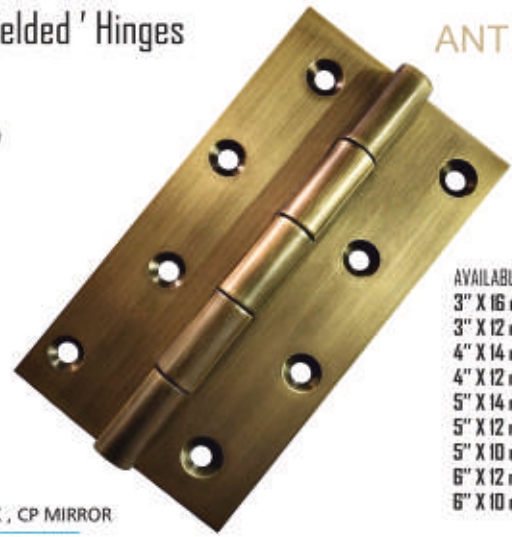

RH- 1610 SSF
BRASS W - HINGES (2IN 1)

3" X 3/4 X 6 mm
3" X 3/4 X 12 mm
3" X 3/4 X 19 mm
3" X 3/4 X 25 mm

Half Overlay
3" X 19mm X 6mm
RH- 1611 SSF, ANTIK
Duck Hinges (Half)

Benefit Of Application
1) No Need To Use The Door Chain
2) Auto Lock @ 90
3) Hinges Is Fully Covered With Laminate

Full Overlay
3" X 19mm X 19mm
RH- 1612 SSF, ANTIK
Duck Hinges (Full)

Steel Mat

AVAILABLE SIZE
 3" X 3/8 X 5/8
 3" X 1/2 X 3/4
 3" X 3/4 X 3/4
 3" X 16 mm
 3" X 12 mm
 4" X 14 mm
 4" X 12 mm
 5" X 14 mm
 5" X 12 mm
 5" X 10 mm
 6" X 12 mm
 6" X 10 mm
 8" X 12 mm

STEEL 'Welded' Hinges

ANTIK

AVAILABLE SIZE
 3" X 16 mm
 3" X 12 mm
 4" X 14 mm
 4" X 12 mm
 5" X 14 mm
 5" X 12 mm
 5" X 10 mm
 6" X 12 mm
 6" X 10 mm

RH- 1621 SS MATT , ANTIK , CP MIRROR

STAINLESS STEEL DOOR HINGES