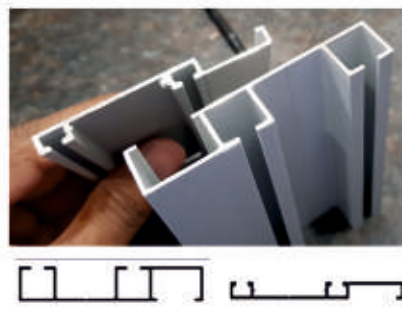

WARDROBE DOOR SLIDING " U " CHENAL

RH- 2410 8, 12 FEET

WARDROBE DOOR SLIDING " NEW U " CHENAL

RH- 2401 8, 12 FEET

WARDROBE DOOR " SINGLE TRACK " CHENAL

RH- 2405 8, 10, 12 FEET

WARDROBE DOOR SLIDING " DOUBLE TRACK " CHENAL