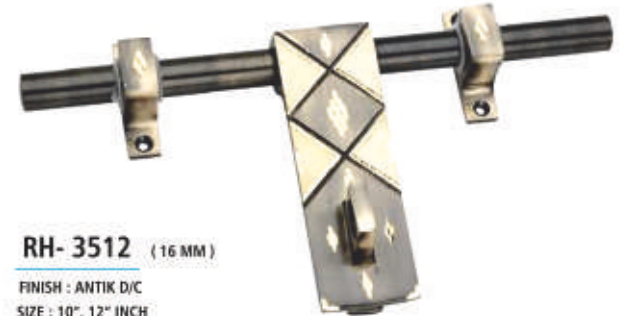

RH-3512 (16 MM)

FINISH : ANTIK D/C
SIZE : 10", 12" INCH
Material : Brass