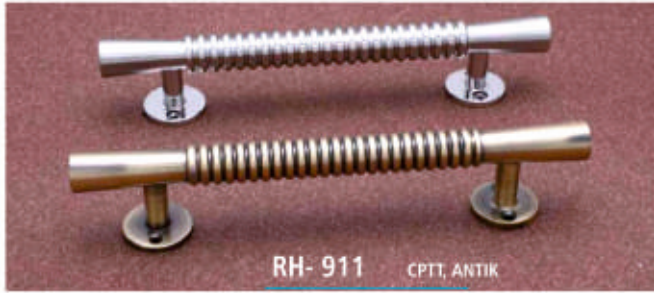

" H " TYPE
STAINLESS STEEL
GLASS DOOR HANDLE

RH- 904 CPTT, SS MAT
8", 10", 12", 15", 18", 24" INCH

" D " TYPE
STAINLESS STEEL
GLASS DOOR HANDLE

RH- 905 CPTT, SS MAT
8", 10", 12", 15", 18", 24" INCH

RH- 911 CPTT, ANTIK