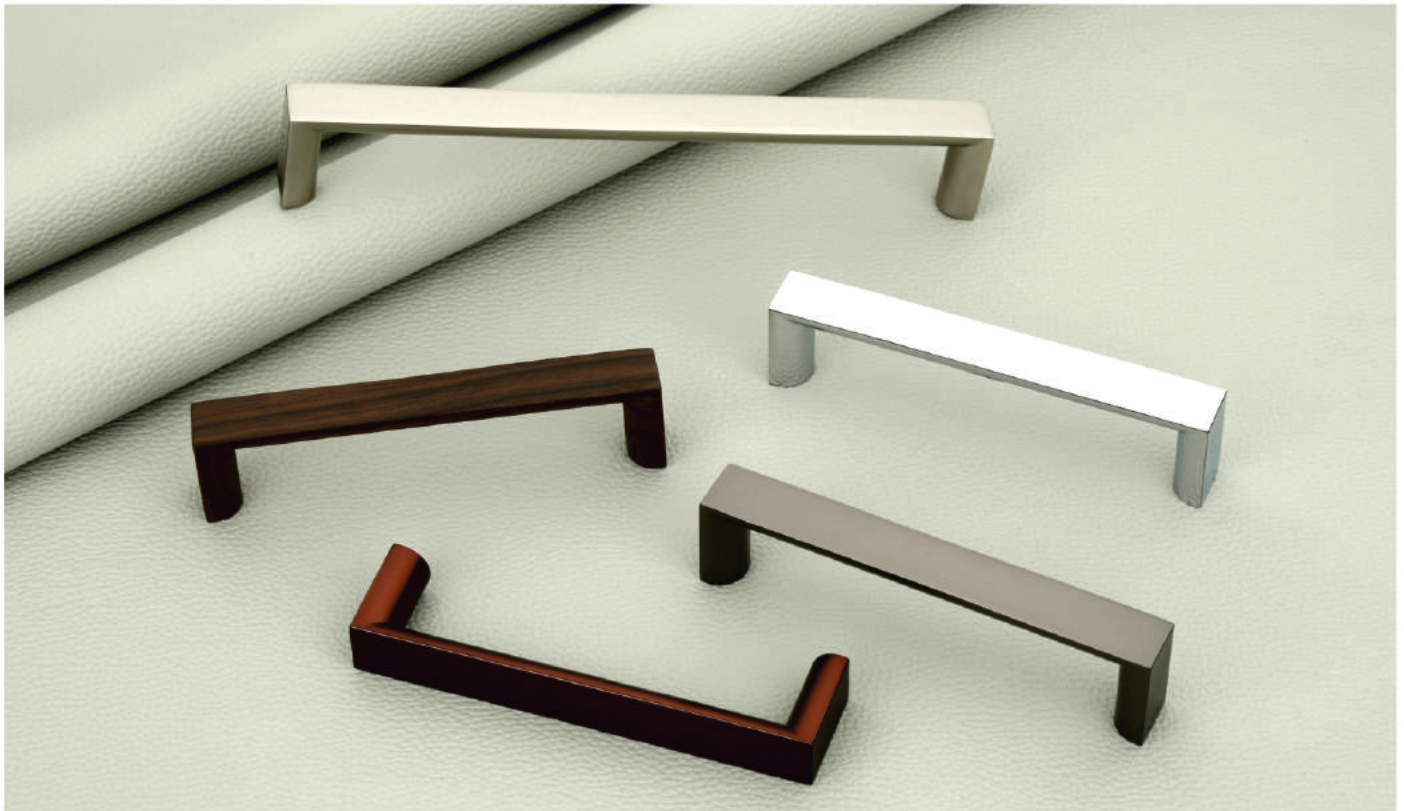

2021
PRODUCT CATALOG

MODEL : RH- 801

SIZE : 96, 160, 224, 288 MM

FINISH: ANTIK

MODEL : RH- 801

SIZE : 96, 160, 224, 288 MM

FINISH: ROSE GOLD

MODEL : RH- 801

SIZE : 96, 160, 224, 288 MM

FINISH: BLACK SATIN, SATIN

MODEL : RH- 805

SIZE : 96, 160, 224, 288 MM

FINISH: ANTIK, BLACK SATIN

MODEL : RH- 811

SIZE : 96, 160, 224, 288 MM

FINISH: CROM, SATIN, BLACK SATIN, ROSE GOLD