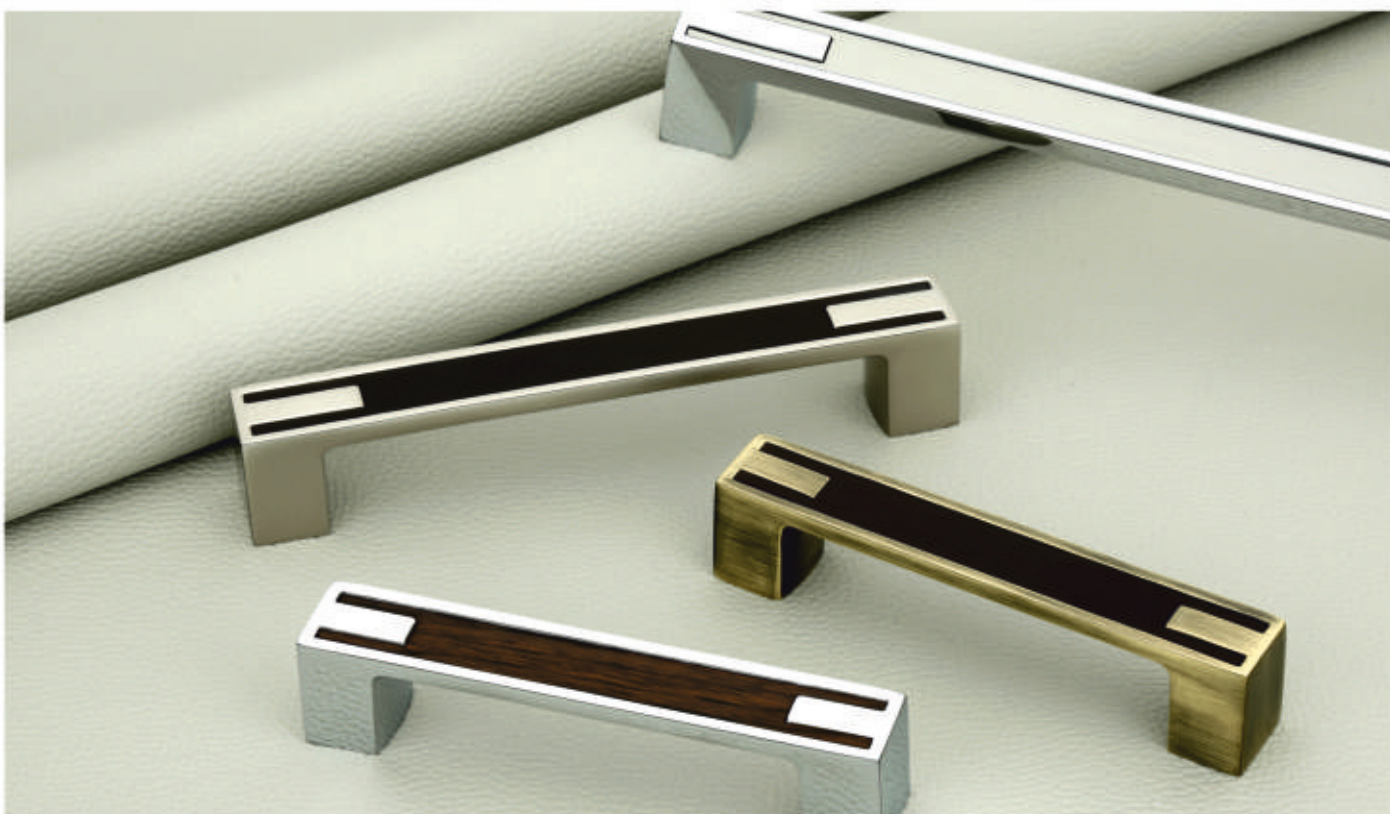

SIZE : 96, 160, 224, 288 MM

FINISH: CROM, SATIN

MODEL : RH- 818

SIZE : 96, 160, 224, 288 MM

FINISH: CROM, SATIN, ANTIK, BLACK SATIN

MODEL : RH- 819

SIZE : 96, 160, 224, 288 MM

FINISH: CROM, SATIN, BLACK SATIN