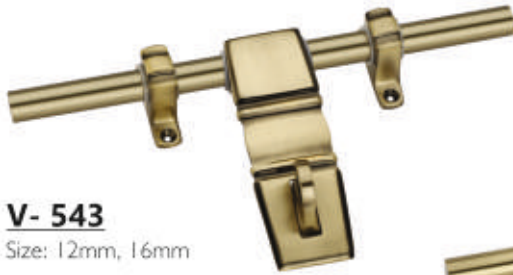

V- 501
Size: 12mm, 16mm

V- 504
Size: 12mm, 16mm

V- 512
Size: 12mm, 16mm

V- 514
Size: 16mm

V- 516
Size: 12mm, 16mm

V- 519
Size: 12mm, 16mm

V- 520
Size: 12mm, 16mm, 19mm

V- 521
Size: 12mm, 16mm

V- 522
Size: 12mm, 16mm

Available Sizes : 8" / 10" / 12" / 14" / 16" / 18" Inches
Available Finishes: A/B | N/S | M/G | C/M/G | G/L | C/A | R/A | S/G | N/S/A | M/GR

BRASS ALDROPS

V- 524
Size: 16mm

V- 525
Size: 16mm

V- 526
Size: 16mm

V- 529
Size: 16mm

V- 531
Size: 12mm, 16mm

V- 535
Size: 12mm, 16mm

V- 540
Size: 12mm, 16mm

V- 541
Size: 16mm

V- 542
Size: 12mm, 16mm

Available Sizes : 8" / 10" / 12" / 14" / 16" / 18" Inches
Available Finishes: A/B | N/S | M/G | C/M/G | G/L | C/A | R/A | S/G | N/S/A | M/GR

V- 543
Size: 12mm, 16mm

V- 545
Size: 12mm, 16mm

V- 548
Size: 12mm, 16mm

V- 549
Size: 12mm, 16mm

V- 553
Size: 12mm, 16mm

V- 551
Size: 12mm, 16mm

V- 552
Size: 12mm, 16mm

V- 555
Size: 12mm, 16mm