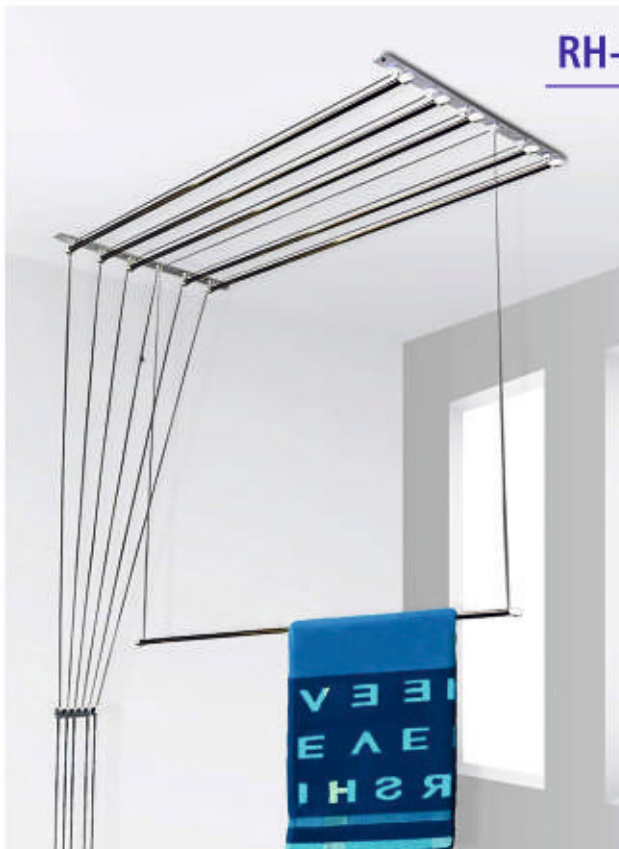

RH- 5291 ROUND FOLDING

RH- 5292 SQUARE FOLDING

RH- 5296 ALU. FIX T. RACK

RH- 5298 RAJAWADI FOLDING

LOADED WITH FEATURES

RH- 5301

(8+1) Rust Resistant Stainless Steel Rods

Stretches Out Freely

Stainless Steel Bolts on Joints

Very Easy To Install

Screws and Plugs provided

"Designed With You In Mind"

Proudly Made In India

RH- 5302

GLOVE[®]
The Real Life

Silverline[™]

Dealer :

Mfg. by :

Rajaram Interior Hardware
HYDERABAD. (INDIA)