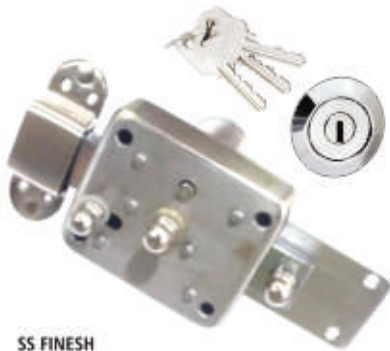

RH- 2188 45 X 85 MM BODY
70 MM PIN CYLIANDER
COMBO SET

SS, ANTIK
RH- 2191 45 MM
BRASS PIN CYLIANDER KNOB . BATHROOM

SS, ANTIK
RH- 2193 60, 70, 80 MM
BRASS PIN CYLIANDER BOTH SIDE ULTRA KEY

SS, ANTIK
RH- 2196 60, 70, 80, 90 MM
BRASS PIN CYLIANDER ONE SIDE KNOB ONE SIDE ULTRA KEY

ROUND LOCK :-

RH- 2203 SS FINESH
CYLIANDERICAL ROUND LOCK BATHROOM & ULTRA KEY

RH- 2206 ANTIK FINESH
CYLIANDERICAL ROUND LOCK BATHROOM & ULTRA KEY

RH- 2208 GOLD FINESH
CYLIANDERICAL ROUND LOCK BATHROOM & ULTRA KEY

RH- 2210 60, 70 MM
CYLIANDER LOCK EXTRA PUSH BUTTAN

ANTIK
RH- 2211 6 TRUN LOCK

SS FINESH
RH- 2211 6 TRUN LOCK

SS FINESH
RH- 2212 4 & 6 TRUN

SS FINESH
RH- 2213 3 & 6 TRUN

SS & ANTIK
RH- 2216 DOUBLE DOOR LOCK