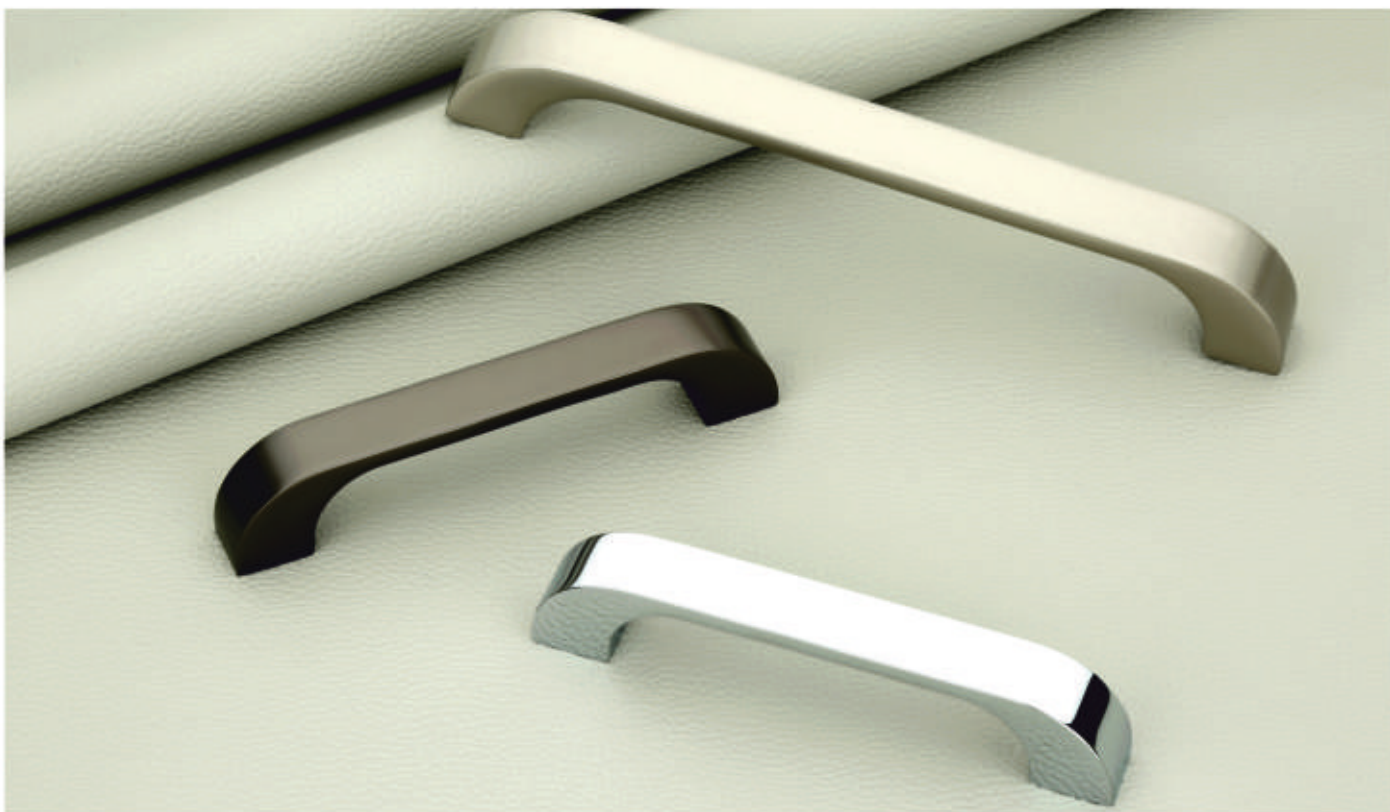

SIZE : 96, 160, 224, 288 MM

FINISH: CROM, SATIN

MODEL : RH- 818

SIZE : 96, 160, 224, 288 MM

FINISH: CROM, SATIN, ANTIK, BLACK SATIN

MODEL : RH- 819

SIZE : 96, 160, 224, 288 MM

FINISH: CROM, SATIN, BLACK SATIN